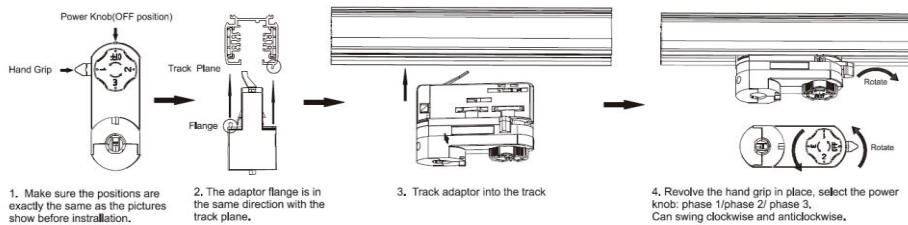

Installation manual