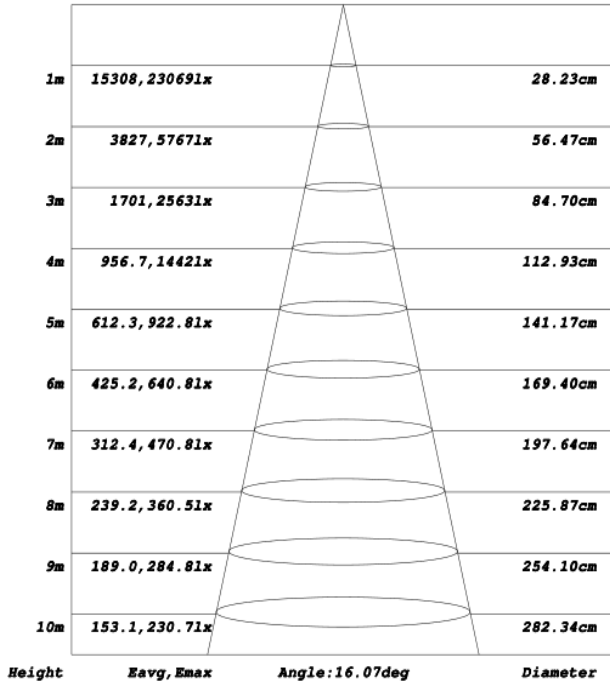

Size: D92xH190mm

Finish: White RAL9016
Black RAL9003

LED brand: Citizen COB LED

LED lumen: 130-150lm/W @CRI80

Lamp efficiency: 90-120lm/W

Color:&CRI: 2700K 80+,90+,97+
3000k 80+,90+,97+
3500K 80+,90+
4000k 80+,90+,99+
5000K 80+,90+

Dimmable: DALI, TRIAC, 0/1-10V, ZigBee, RF, Push

Wattage: 20W, 25W, 30W, 35W

Adjustable: Continual 350°
Vertical 90°

Beam angle: 15-55° beam angle adjustable

Warranty: 3-5 years

Drawing @ size

Light Distribution

Beam angle: 15°

Beam angle: 55°

Package:

Model	XH-TL-20W-F1Z	XH-TL-25W-F1Z	XH-TL-30W-F1Z	XH-TL-35W-F1Z
Quantity:	15pcs	15pcs	15pcs	15pcs
Inner box size:	95x95x300mm	95x95x300mm	95x95x300mm	95x95x300mm
Carton size:	512x312xH320mm	512x312xH320mm	512x312xH320mm	512x312xH320mm
Gross Weight:	19.5kg	19.5kg	19.5kg	19.5kg

Installation manual

Remove manual

XH-TL-30W-F1Z The technical data represent rated values for an ambient temperature of 25degree, the data values for the luminousflux are initially subject to a tolerance of +/-10%, those for the electrical connected load are initially subject to a tolerance of +/-10%, and those for the color temperature are initially subject to a tolerance of +/- 150K, No liability is assumed for typographical or printing errors the general terms and conditions of Xinghuo LED Tech Limited