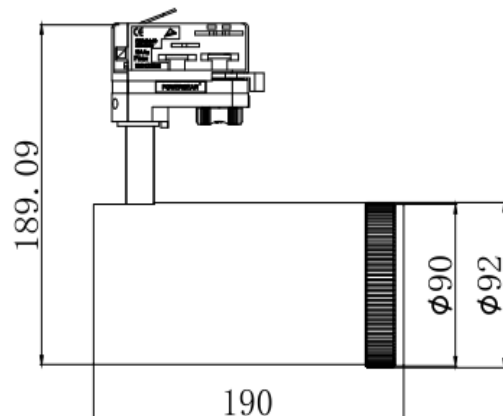

Dimmable: DALI, TRIAC, 0/1-10V, ZigBee, RF, Push

Wattage: 20W, 25W, 30W, 35W

Adjustable: Continual 350°
Vertical 90°

Beam angle: 15-55° beam angle adjustable

Warranty: 3-5 years

Drawing @ size

Light Distribution

Beam angle: 15°

Beam angle: 55°

Package:

Model	XH-TL-20W-F1Z	XH-TL-25W-F1Z	XH-TL-30W-F1Z	XH-TL-35W-F1Z
Quantity:	15pcs	15pcs	15pcs	15pcs
Inner box size:	95x95x300mm	95x95x300mm	95x95x300mm	95x95x300mm
Carton size:	512x312xH320mm	512x312xH320mm	512x312xH320mm	512x312xH320mm
Gross Weight:	19.5kg	19.5kg	19.5kg	19.5kg