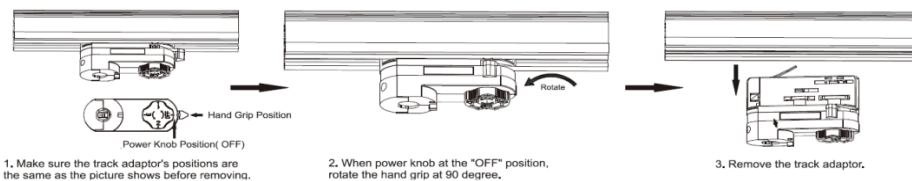

Remove manual

XH-TL-30W-F1Z The technical data represent rated values for an ambient temperature of 25degree, the data values for the luminousflux are initially subject to a tolerance of +/-10%, those for the electrical connected load are initially subject to a tolerance of +/-10%, and those for the color temperature are initially subject to a tolerance of +/- 150K, No liability is assumed for typographical or printing errors the general terms and conditions of Xinghuo LED Tech Limited