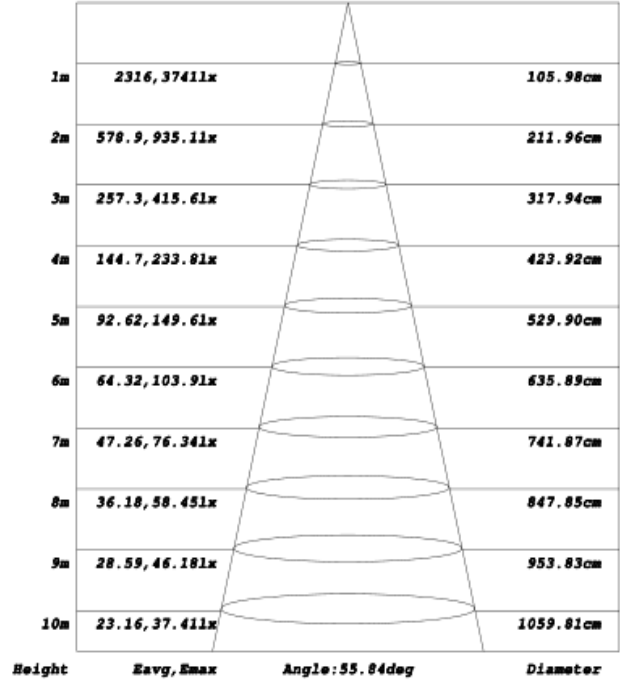

Size: D92xH190mm

Finish: White RAL9016
Black RAL9003

LED brand: Citizen COB LED

LED lumen: 130-150lm/W @CRI80

Lamp efficiency: 90-120lm/W

Color:&CRI: 2700K 80+,90+,97+
3000k 80+,90+,97+
3500K 80+,90+
4000k 80+,90+,99+
5000K 80+,90+

Dimmable: DALI, TRIAC, 0/1-10V, ZigBee, RF, Push

Wattage: 20W, 25W, 30W, 35W

Adjustable: Continual 350°
Vertical 90°

Beam angle: 15-55° beam angle adjustable

Warranty: 3-5 years

Drawing @ size

Light Distribution

Beam angle: 15°

Beam angle: 55°

Package:

Model	XH-TL-20W-F1Z	XH-TL-25W-F1Z	XH-TL-30W-F1Z	XH-TL-35W-F1Z
Quantity:	15pcs	15pcs	15pcs	15pcs
Inner box size:	95x95x300mm	95x95x300mm	95x95x300mm	95x95x300mm
Carton size:	512x312xH320mm	512x312xH320mm	512x312xH320mm	512x312xH320mm
Gross Weight:	19.5kg	19.5kg	19.5kg	19.5kg