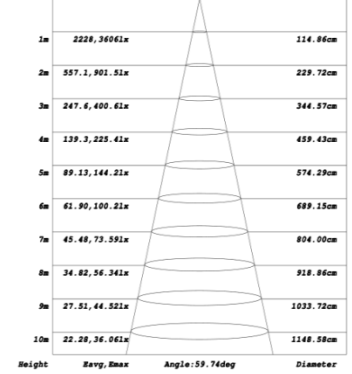

Voltage: AC200-240V

Power Factor: >0.90

Wattage: 25W(600mA), 30W(700/750mA), 35W(800mA)

Adjustable: Continual 350°  
Vertical 90°

Beam angle: 15/24/38/60°

Warranty: 5-10 years

**Drawing @ size**

## Light Distribution

Beam angle: 18°

Beam angle: 28°

Beam angle: 38°

Beam angle: 60°

## Distance curve

## Package:

Model	XH-TL-25W-O	XH-TL-30W-O	XH-TL-35W-O
Quantity:			
Inner box size:			
Carton size:			
Gross Weight:			