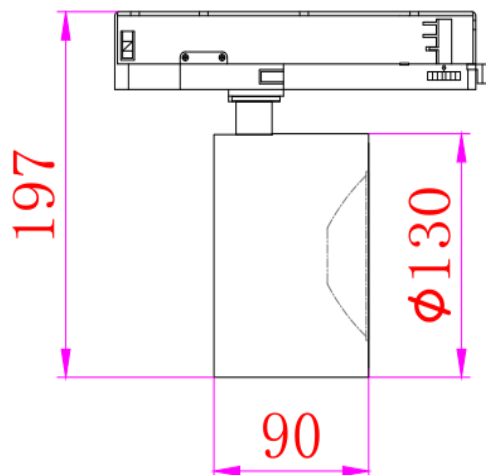

Voltage: AC200-240V

Power Factor: >0.90

Wattage: 25W(600mA), 30W(700/750mA), 35W(800mA)

Adjustable: Continual 350°  
Vertical 90°

Beam angle: 15/24/38/60°

Warranty: 5-10 years

**Drawing @ size**

## Light Distribution

Beam angle: 18°

Beam angle: 28°

Beam angle: 38°

Beam angle: 60°

## Package:

Model	XH-TL-25W-O	XH-TL-30W-O	XH-TL-35W-O
Quantity:			
Inner box size:			
Carton size:			
Gross Weight:			