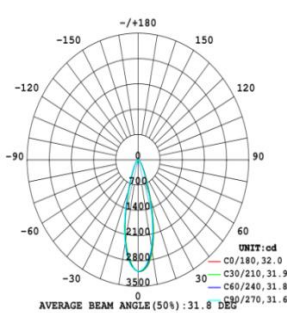

Voltage: AC200-240V

Power Factor: >0.90

Wattage: 25W(600mA), 30W(700/750mA), 35W(800mA)

Adjustable: Continual 350°  
Vertical 90°

Beam angle: 15/24/38/60°

Warranty: 5-10 years

**Drawing @ size**

## Light Distribution

Beam angle: 18°

Beam angle: 28°

Beam angle: 38°

Beam angle: 60°

## Distance curve