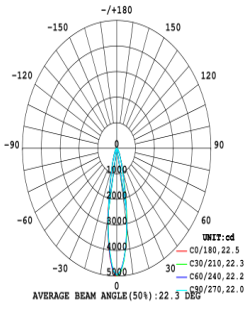

Voltage: AC200-240V

Power Factor: >0.90

Wattage: 25W(600mA), 30W(700/750mA), 35W(800mA)

Adjustable: Continual 350°  
Vertical 90°

Beam angle: 15/24/38/60°

Warranty: 5-10 years

**Drawing @ size**

## Light Distribution

Beam angle: 18°

Beam angle: 28°

Beam angle: 38°

Beam angle: 60°