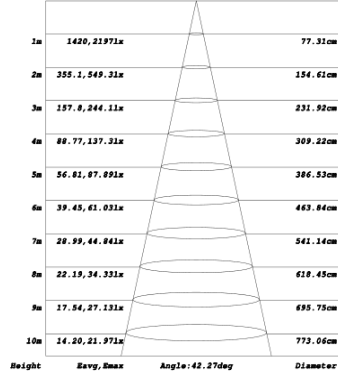

Voltage: AC200-240V

Power Factor: >0.90

Wattage: 25W(600mA), 30W(700/750mA), 35W(800mA)

Adjustable: Continual 350°  
Vertical 90°

Beam angle: 15/24/38/60°

Warranty: 5-10 years

**Drawing @ size**

## Light Distribution

Beam angle: 18°

Beam angle: 28°

Beam angle: 38°

Beam angle: 60°

## Distance curve

## Package:

Model	XH-TL-25W-O	XH-TL-30W-O	XH-TL-35W-O
Quantity:			
Inner box size:			
Carton size:			
Gross Weight:			