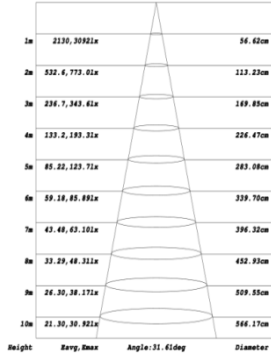

Voltage: AC200-240V

Power Factor: >0.90

Wattage: 25W(600mA), 30W(700/750mA), 35W(800mA)

Adjustable: Continual 350°  
Vertical 90°

Beam angle: 15/24/38/60°

Warranty: 5-10 years

**Drawing @ size**

## Light Distribution

Beam angle: 18°

Beam angle: 28°

Beam angle: 38°

Beam angle: 60°

## Distance curve

## Package:

Model	XH-TL-25W-O	XH-TL-30W-O	XH-TL-35W-O
Quantity:			
Inner box size:			
Carton size:			
Gross Weight:			