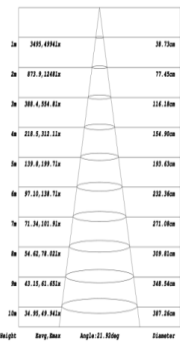

Voltage: AC200-240V

Power Factor: >0.90

Wattage: 25W(600mA), 30W(700/750mA), 35W(800mA)

Adjustable: Continual 350°  
Vertical 90°

Beam angle: 15/24/38/60°

Warranty: 5-10 years

**Drawing @ size**

## Light Distribution

Beam angle: 18°

Beam angle: 28°

Beam angle: 38°

Beam angle: 60°

## Distance curve

## Package:

Model	XH-TL-25W-O	XH-TL-30W-O	XH-TL-35W-O
Quantity:			
Inner box size:			
Carton size:			
Gross Weight:			