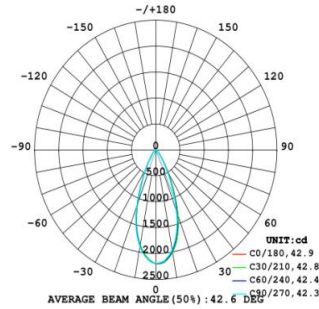

## Light Distribution

Beam angle: 18°

Beam angle: 28°

Beam angle: 38°

Beam angle: 60°

## Distance curve