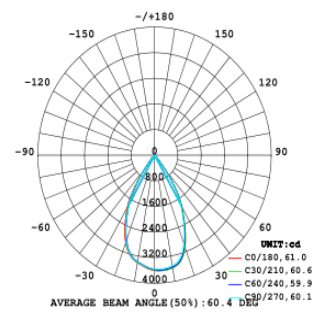

Voltage: AC200-240V

Power Factor: >0.90

Wattage: 25W(600mA), 30W(700/750mA), 35W(800mA)

Adjustable: Continual 350°  
Vertical 90°

Beam angle: 15/24/38/60°

Warranty: 5-10 years

**Drawing @ size**

## Light Distribution

Beam angle: 18°

Beam angle: 28°

Beam angle: 38°

Beam angle: 60°

## Distance curve