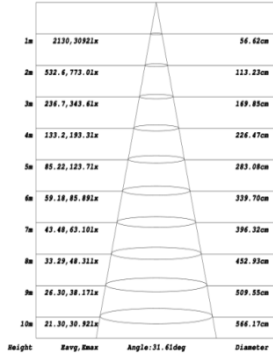

Wattage: 15W(350mA),20W(500mA), 25W(600mA)

Adjustable: Continual 350°  
 Vertical 90°

Beam angle: 15/24/38/60°

Warranty: 5-10 years

**Drawing @ size**

## Light Distribution

Beam angle: 18°

Beam angle: 28°

Beam angle: 38°

Beam angle: 60°

## Distance curve

## Package:

Model	XH-TL-15W-O	XH-TL-20W-O	XH-TL-25W-O
Quantity:			
Inner box size:			
Carton size:			
Gross Weight:			