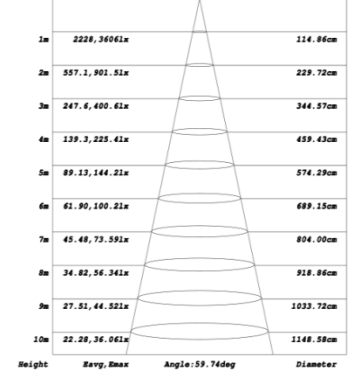

Wattage: 15W(350mA),20W(500mA), 25W(600mA)

Adjustable: Continual 350°  
 Vertical 90°

Beam angle: 15/24/38/60°

Warranty: 5-10 years

**Drawing @ size**

## Light Distribution

Beam angle: 18°

Beam angle: 28°

Beam angle: 38°

Beam angle: 60°

## Distance curve

## Package:

Model	XH-TL-15W-O	XH-TL-20W-O	XH-TL-25W-O
Quantity:			
Inner box size:			
Carton size:			
Gross Weight:			