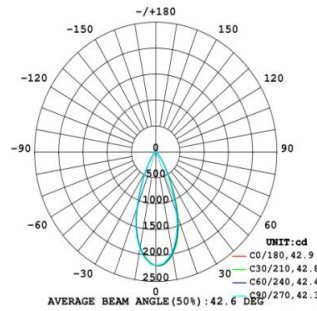

Wattage: 15W(350mA),20W(500mA), 25W(600mA)

Adjustable: Continual 350°  
 Vertical 90°

Beam angle: 15/24/38/60°

Warranty: 5-10 years

**Drawing @ size**

## Light Distribution

Beam angle: 18°

Beam angle: 28°

Beam angle: 38°

Beam angle: 60°

## Distance curve