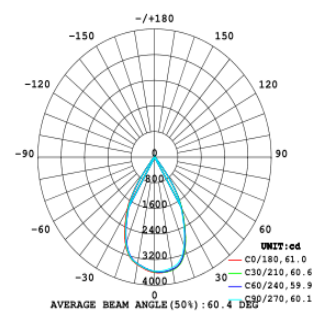

Wattage: 15W(350mA),20W(500mA), 25W(600mA)

Adjustable: Continual 350°  
 Vertical 90°

Beam angle: 15/24/38/60°

Warranty: 5-10 years

**Drawing @ size**

## Light Distribution

Beam angle: 18°

Beam angle: 28°

Beam angle: 38°

Beam angle: 60°

## Distance curve