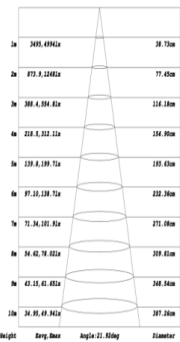

Wattage: 15W(350mA),20W(500mA), 25W(600mA)

Adjustable: Continual 350°  
 Vertical 90°

Beam angle: 15/24/38/60°

Warranty: 5-10 years

**Drawing @ size**

## Light Distribution

Beam angle: 18°

Beam angle: 28°

Beam angle: 38°

Beam angle: 60°

## Distance curve

## Package:

Model	XH-TL-15W-O	XH-TL-20W-O	XH-TL-25W-O
Quantity:			
Inner box size:			
Carton size:			
Gross Weight:			