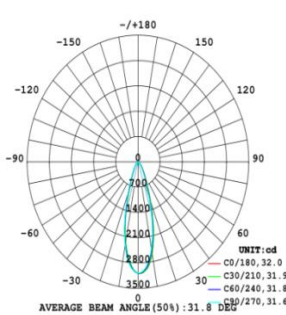

Wattage: 15W(350mA),20W(500mA), 25W(600mA)

Adjustable: Continual 350°  
 Vertical 90°

Beam angle: 15/24/38/60°

Warranty: 5-10 years

**Drawing @ size**

## Light Distribution

Beam angle: 18°

Beam angle: 28°

Beam angle: 38°

Beam angle: 60°

## Distance curve