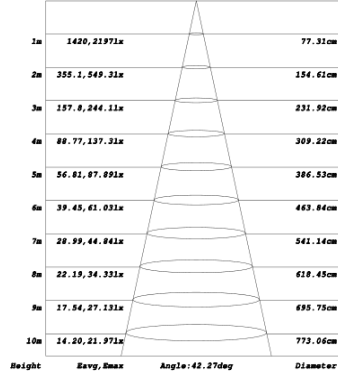

Wattage: 15W(350mA),20W(500mA), 25W(600mA)

Adjustable: Continual 350°  
 Vertical 90°

Beam angle: 15/24/38/60°

Warranty: 5-10 years

**Drawing @ size**

## Light Distribution

Beam angle: 18°

Beam angle: 28°

Beam angle: 38°

Beam angle: 60°

## Distance curve

## Package:

Model	XH-TL-15W-O	XH-TL-20W-O	XH-TL-25W-O
Quantity:			
Inner box size:			
Carton size:			
Gross Weight:			