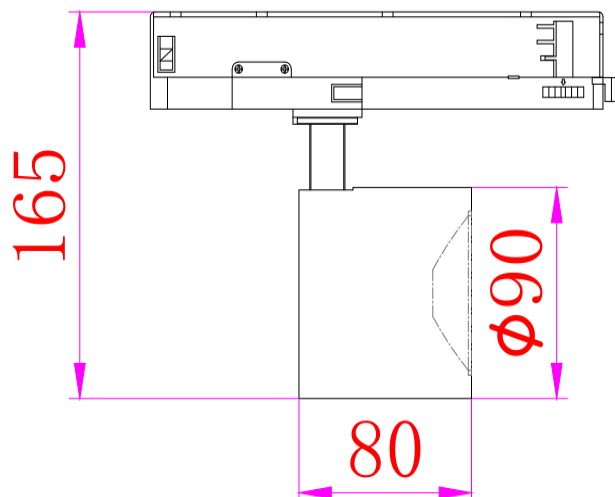

Wattage: 15W(350mA),20W(500mA), 25W(600mA)

Adjustable: Continual 350°  
 Vertical 90°

Beam angle: 15/24/38/60°

Warranty: 5-10 years

**Drawing @ size**

## Light Distribution

Beam angle: 18°

Beam angle: 28°

Beam angle: 38°

Beam angle: 60°

## Package:

Model	XH-TL-15W-O	XH-TL-20W-O	XH-TL-25W-O
Quantity:			
Inner box size:			
Carton size:			
Gross Weight:			