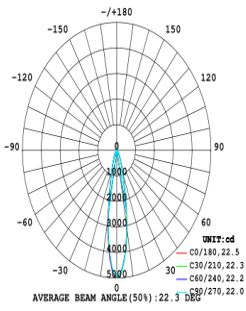

Wattage: 15W(350mA),20W(500mA), 25W(600mA)

Adjustable: Continual 350°  
 Vertical 90°

Beam angle: 15/24/38/60°

Warranty: 5-10 years

**Drawing @ size**

## Light Distribution

Beam angle: 18°

Beam angle: 28°

Beam angle: 38°

Beam angle: 60°