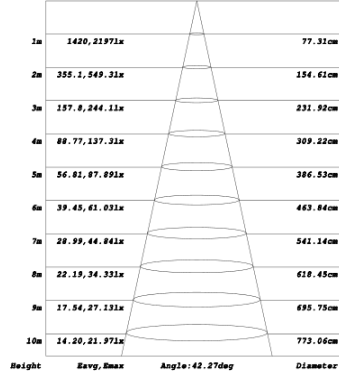

Wattage: 15W(350mA),20W(500mA), 25W(600mA)

Adjustable: Continual 350°
Vertical 90°

Beam angle: 15/24/38/60°

Warranty: 5-10 years

Drawing @ size

Light Distribution

Beam angle: 15°

Beam angle: 24°

Beam angle: 38°

Beam angle: 60°

Distance curve

Package:

Model	XH-TL-15W-OR	XH-TL-20W-OR	XH-TL-25W-OR
Quantity:			
Inner box size:			
Carton size:			
Gross Weight:			

Installation manual

Remove manual

XH-TL-20W-OR The technical data represent rated values for an ambient temperature of 25degree, the data values for the luminous flux are initially subject to a tolerance of +/-10%, those for the electrical connected load are initially subject to a tolerance of +/-10%, and those for the color temperature are initially subject to a tolerance of +/- 150K, No liability is assumed for typographical or printing errors the general terms and conditions of Xinghuo LED Tech Limited