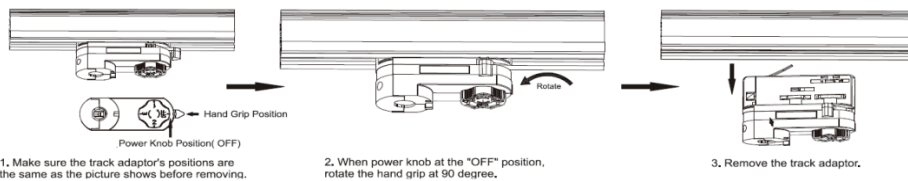

Beam angle: 38°

Beam angle: 60°

Distance curve

Package:

Model	XH-TL-15W-OR	XH-TL-20W-OR	XH-TL-25W-OR
Quantity:			
Inner box size:			
Carton size:			
Gross Weight:			

Installation manual

Remove manual

XH-TL-20W-OR The technical data represent rated values for an ambient temperature of 25degree, the data values for the luminous flux are initially subject to a tolerance of +/-10%, those for the electrical connected load are initially subject to a tolerance of +/-10%, and those for the color temperature are initially subject to a tolerance of +/- 150K, No liability is assumed for typographical or printing errors the general terms and conditions of Xinghuo LED Tech Limited