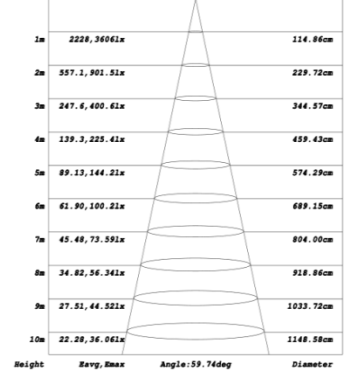

Wattage: 15W(350mA),20W(500mA), 25W(600mA)

Adjustable: Continual 350°
Vertical 90°

Beam angle: 15/24/38/60°

Warranty: 5-10 years

Drawing @ size

Light Distribution

Beam angle: 15°

Beam angle: 24°

Beam angle: 38°

Beam angle: 60°

Distance curve

Package:

Model	XH-TL-15W-OR	XH-TL-20W-OR	XH-TL-25W-OR
Quantity:			
Inner box size:			
Carton size:			
Gross Weight:			

Installation manual

Remove manual

XH-TL-20W-OR The technical data represent rated values for an ambient temperature of 25degree, the data values for the luminous flux are initially subject to a tolerance of +/-10%, those for the electrical connected load are initially subject to a tolerance of +/-10%, and those for the color temperature are initially subject to a tolerance of +/- 150K, No liability is assumed for typographical or printing errors the general terms and conditions of Xinghuo LED Tech Limited