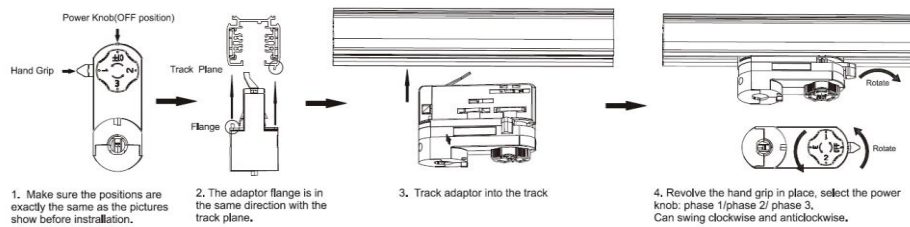

Beam angle: 38°

Beam angle: 60°

Distance curve

Package:

Model	XH-TL-15W-OR	XH-TL-20W-OR	XH-TL-25W-OR
Quantity:			
Inner box size:			
Carton size:			
Gross Weight:			

Installation manual

Remove manual

XH-TL-20W-OR The technical data represent rated values for an ambient temperature of 25degree, the data values for the luminous flux are initially subject to a tolerance of +/-10%, those for the electrical connected load are initially subject to a tolerance of +/-10%, and those for the color temperature are initially subject to a tolerance of +/- 150K, No liability is assumed for typographical or printing errors the general terms and conditions of Xinghuo LED Tech Limited