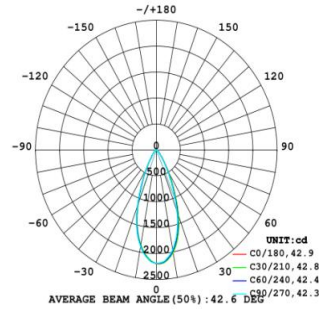

Wattage: 15W(350mA),20W(500mA), 25W(600mA)

Adjustable: Continual 350°
Vertical 90°

Beam angle: 15/24/38/60°

Warranty: 5-10 years

Drawing @ size

Light Distribution

Beam angle: 15°

Beam angle: 24°

Beam angle: 38°

Beam angle: 60°

Distance curve

Package:

Model	XH-TL-15W-OR	XH-TL-20W-OR	XH-TL-25W-OR
Quantity:			
Inner box size:			
Carton size:			
Gross Weight:			

Installation manual

Remove manual

XH-TL-20W-OR The technical data represent rated values for an ambient temperature of 25degree, the data values for the luminous flux are initially subject to a tolerance of +/-10%, those for the electrical connected load are initially subject to a tolerance of +/-10%, and those for the color temperature are initially subject to a tolerance of +/- 150K, No liability is assumed for typographical or printing errors the general terms and conditions of Xinghuo LED Tech Limited