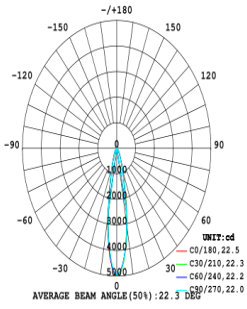

Wattage: 15W(350mA),20W(500mA), 25W(600mA)

Adjustable: Continual 350°
Vertical 90°

Beam angle: 15/24/38/60°

Warranty: 5-10 years

Drawing @ size

Light Distribution

Beam angle: 15°

Beam angle: 24°

Beam angle: 38°

Beam angle: 60°

Distance curve

Package:

Model	XH-TL-15W-OR	XH-TL-20W-OR	XH-TL-25W-OR
Quantity:			
Inner box size:			
Carton size:			
Gross Weight:			

Installation manual

Remove manual

XH-TL-20W-OR The technical data represent rated values for an ambient temperature of 25degree, the data values for the luminous flux are initially subject to a tolerance of +/-10%, those for the electrical connected load are initially subject to a tolerance of +/-10%, and those for the color temperature are initially subject to a tolerance of +/- 150K, No liability is assumed for typographical or printing errors the general terms and conditions of Xinghuo LED Tech Limited