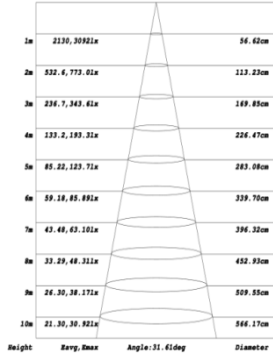

Finish: White RAL9016
Black RAL9003

LED brand: Citizen COB LED

LED lumen: 140-150lm/W @CRI80

Lamp efficiency: 100-120lm/W

Color:&CRI: 2700K 80+,90+,97+
3000k 80+,90+,97+
3500K 80+,90+
4000k 80+,90+,99+
5000K 80+,90+

Wattage: 15W(350mA),20W(500mA), 25W(600mA)

Adjustable: Continual 350°
Vertical 90°

Beam angle: 15/24/38/60°

Warranty: 5-10 years

Drawing @ size

Light Distribution

Beam angle: 15°

Beam angle: 24°

Beam angle: 38°

Beam angle: 60°

Distance curve

Package:

Model	XH-TL-15W-OR	XH-TL-20W-OR	XH-TL-25W-OR
Quantity:			
Inner box size:			
Carton size:			
Gross Weight:			

Installation manual

Remove manual

XH-TL-20W-OR The technical data represent rated values for an ambient temperature of 25degree, the data values for the luminous flux are initially subject to a tolerance of +/-10%, those for the electrical connected load are initially subject to a tolerance of +/-10%, and those for the color temperature are initially subject to a tolerance of +/- 150K, No liability is assumed for typographical or printing errors the general terms and conditions of Xinghuo LED Tech Limited