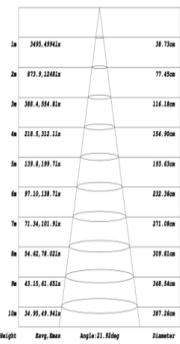

Wattage: 15W(350mA),20W(500mA), 25W(600mA)

Adjustable: Continual 350°
Vertical 90°

Beam angle: 15/24/38/60°

Warranty: 5-10 years

Drawing @ size

Light Distribution

Beam angle: 15°

Beam angle: 24°

Beam angle: 38°

Beam angle: 60°

Distance curve

Package:

Model	XH-TL-15W-OR	XH-TL-20W-OR	XH-TL-25W-OR
Quantity:			
Inner box size:			
Carton size:			
Gross Weight:			

Installation manual

Remove manual

XH-TL-20W-OR The technical data represent rated values for an ambient temperature of 25degree, the data values for the luminous flux are initially subject to a tolerance of +/-10%, those for the electrical connected load are initially subject to a tolerance of +/-10%, and those for the color temperature are initially subject to a tolerance of +/- 150K, No liability is assumed for typographical or printing errors the general terms and conditions of Xinghuo LED Tech Limited