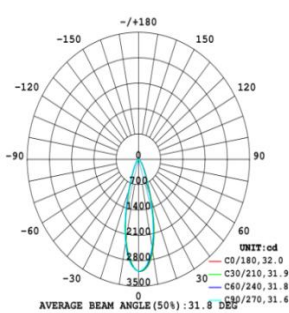

Wattage: 15W(350mA),20W(500mA), 25W(600mA)

Adjustable: Continual 350°
Vertical 90°

Beam angle: 15/24/38/60°

Warranty: 5-10 years

Drawing @ size

Light Distribution

Beam angle: 15°

Beam angle: 24°

Beam angle: 38°

Beam angle: 60°

Distance curve

Package:

Model	XH-TL-15W-OR	XH-TL-20W-OR	XH-TL-25W-OR
Quantity:			
Inner box size:			
Carton size:			
Gross Weight:			

Installation manual

Remove manual

XH-TL-20W-OR The technical data represent rated values for an ambient temperature of 25degree, the data values for the luminous flux are initially subject to a tolerance of +/-10%, those for the electrical connected load are initially subject to a tolerance of +/-10%, and those for the color temperature are initially subject to a tolerance of +/- 150K, No liability is assumed for typographical or printing errors the general terms and conditions of Xinghuo LED Tech Limited