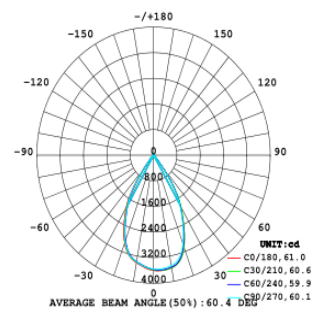

Wattage: 15W(350mA),20W(500mA), 25W(600mA)

Adjustable: Continual 350°
Vertical 90°

Beam angle: 15/24/38/60°

Warranty: 5-10 years

Drawing @ size

Light Distribution

Beam angle: 15°

Beam angle: 24°

Beam angle: 38°

Beam angle: 60°

Distance curve

Package:

Model	XH-TL-15W-OR	XH-TL-20W-OR	XH-TL-25W-OR
Quantity:			
Inner box size:			
Carton size:			
Gross Weight:			

Installation manual

Remove manual

XH-TL-20W-OR The technical data represent rated values for an ambient temperature of 25degree, the data values for the luminous flux are initially subject to a tolerance of +/-10%, those for the electrical connected load are initially subject to a tolerance of +/-10%, and those for the color temperature are initially subject to a tolerance of +/- 150K, No liability is assumed for typographical or printing errors the general terms and conditions of Xinghuo LED Tech Limited