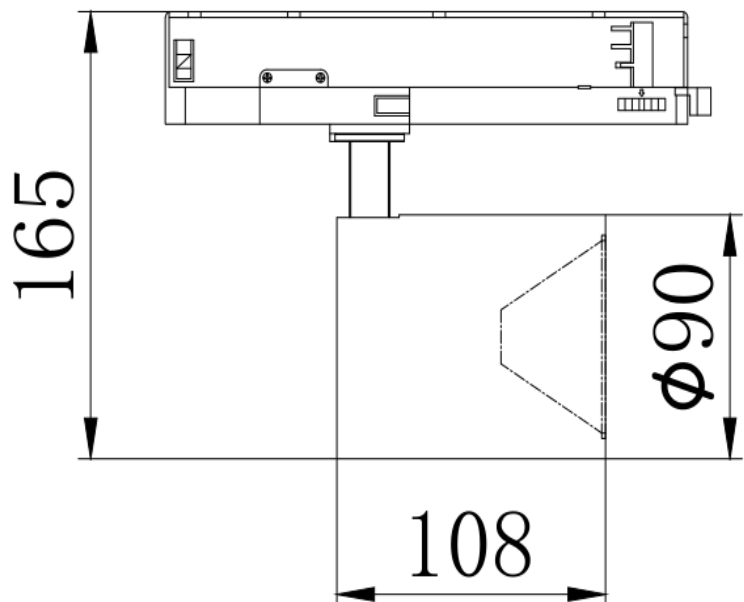

Wattage: 15W(350mA),20W(500mA), 25W(600mA)

Adjustable: Continual 350°
Vertical 90°

Beam angle: 15/24/38/60°

Warranty: 5-10 years

Drawing @ size

Light Distribution

Beam angle: 15°

Beam angle: 24°

Beam angle: 38°

Beam angle: 60°

Distance curve

Package:

Model	XH-TL-15W-OR	XH-TL-20W-OR	XH-TL-25W-OR
Quantity:			
Inner box size:			
Carton size:			
Gross Weight:			

Installation manual

Remove manual

XH-TL-20W-OR The technical data represent rated values for an ambient temperature of 25degree, the data values for the luminous flux are initially subject to a tolerance of +/-10%, those for the electrical connected load are initially subject to a tolerance of +/-10%, and those for the color temperature are initially subject to a tolerance of +/- 150K, No liability is assumed for typographical or printing errors the general terms and conditions of Xinghuo LED Tech Limited