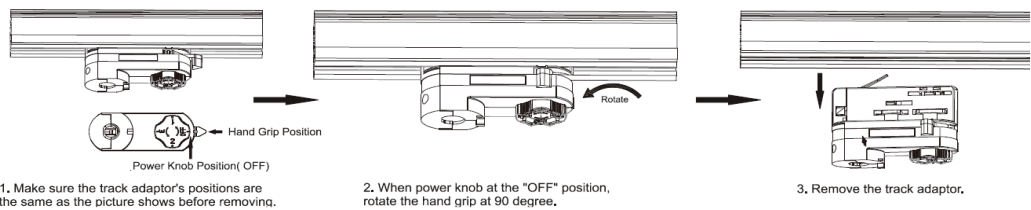

Remove manual

XH-TL-30W-F1 The technical data represent rated values for an ambient temperature of 25degree, the data values for the luminous flux are initially subject to a tolerance of +/-10%, those for the electrical connected load are initially subject to a tolerance of +/-10%, and those for the color temperature are initially subject to a tolerance of +/- 150K, No liability is assumed for typographical or printing errors the general terms and conditions of Xinghuo LED Tech Limited