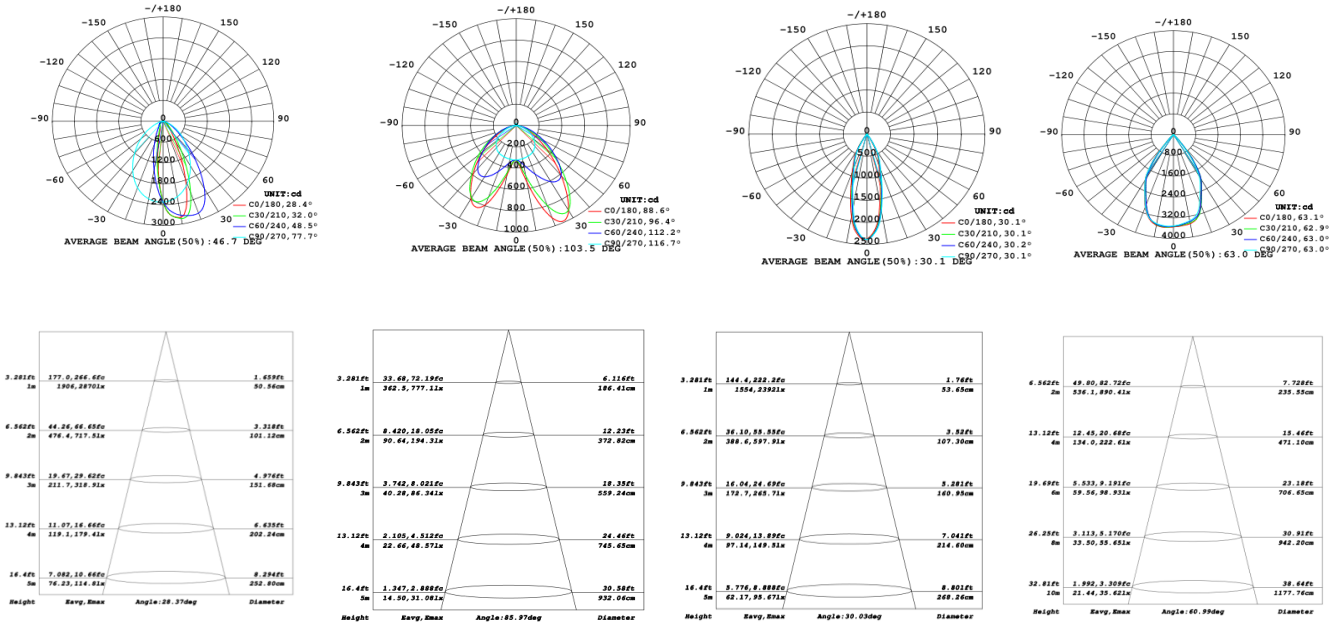

Name: Linear LED track light 20W
Model: XH-LTL-20W

| |
|----------|
| Date |
| To |
| Project |
| Type |
| Quantity |

Quick info

General

- Ceiling
- Track
- White/black/silver
- 1650-1750lm @CRI90
- IP20
- External driver

LED

- SMD3030 /2835
- 2700K/3000K/4000K/6000K
- CRI80+/90+
- L90/50000h
- Initial<3 MacAdam

Optical

- PC lens
- Beam angle:30°/60°/90°/20x76°

Physical

- Length 286mm
- Width 90mm
- Tilt max 330°
- Rotatioin 350°

Electrical

- 31W
- Non Dim
- 100lm/W @CRI80

Description

Linear LED track light made of 6063 brushed aluminum alloy, surface powder coated in white and black, 350degree rotatable and 330degree tiltable, optimised for flush ceiling installation, converter intergrated into spotlight head; SMD technology for maximum efficiency,no multiple shadows; everygy-efficient LEDs with very good color rendering; binning initial< 3 MacAdam; available in the light colors 2700K, 3000K and 4000K; CRI>90; min 80% of the luminous flux after 50000 hours; high quality aluminium reflector with spherical facet finish;precise radiation characteristic with four different beam angles; installed and exchanged without tools; protection class IP20; 1/3 phase track adapter for tooless and installation or movement on 3 phase power track

Light distribution:

Package:

| | |
|-----------------|---------------|
| Model | XH-LTL-20W |
| Quantity: | 12pcs/carton |
| Inner box size: | 115*115*302mm |
| Carton size: | 405*358*325mm |
| Gross Weight: | 14.8kg |