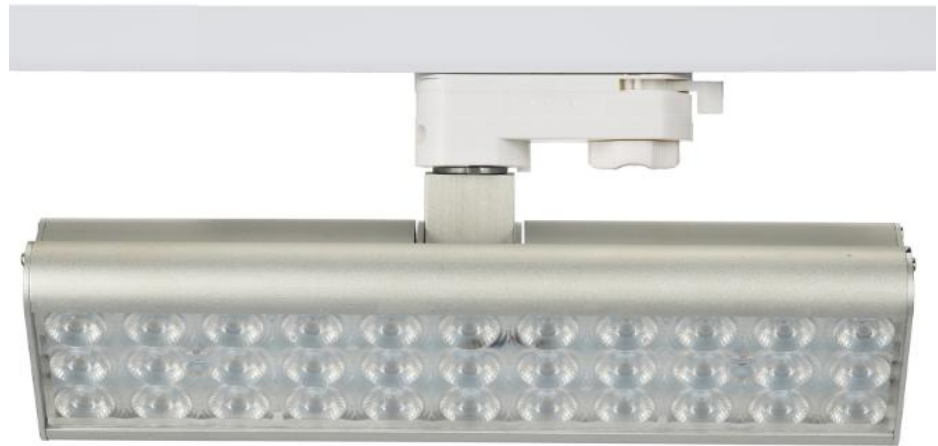

Name: Linear LED track light 20W
Model: XH-LTL-20W

| |
|----------|
| Date |
| To |
| Project |
| Type |
| Quantity |

Quick info

General

- Ceiling
- Track
- White/black/silver
- 1650-1750lm @CRI90
- IP20
- External driver

LED

- SMD3030 /2835
- 2700K/3000K/4000K/6000K
- CRI80+/90+
- L90/50000h
- Initial<3 MacAdam

Optical

- PC lens
- Beam angle:30°/60°/90°/20x76°

Physical

- Length 286mm
- Width 90mm
- Tilt max 330°
- Rotatioin 350°

Electrical

- 31W
- Non Dim
- 100lm/W @CRI80

Description

Linear LED track light made of 6063 brushed aluminum alloy, surface powder coated in white and black, 350degree rotatable and 330degree tiltable, optimised for flush ceiling installation, converter intergrated into spotlight head; SMD technology for maximum efficiency,no multiple shadows; everygy-efficient LEDs with very good color rendering; binning initial< 3 MacAdam; available in the light colors 2700K, 3000K and 4000K; CRI>90; min 80% of the luminous flux after 50000 hours; high quality aluminium reflector with spherical facet finish;precise radiation characteristic with four different beam angles; installed and exchanged without tools; protection class IP20; 1/3 phase track adapter for tooless and installation or movement on 3 phase power track