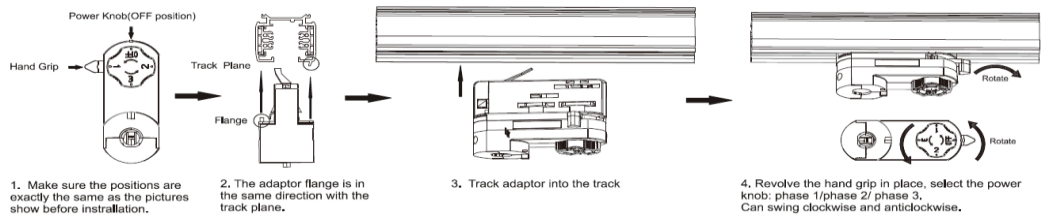

Installation manual