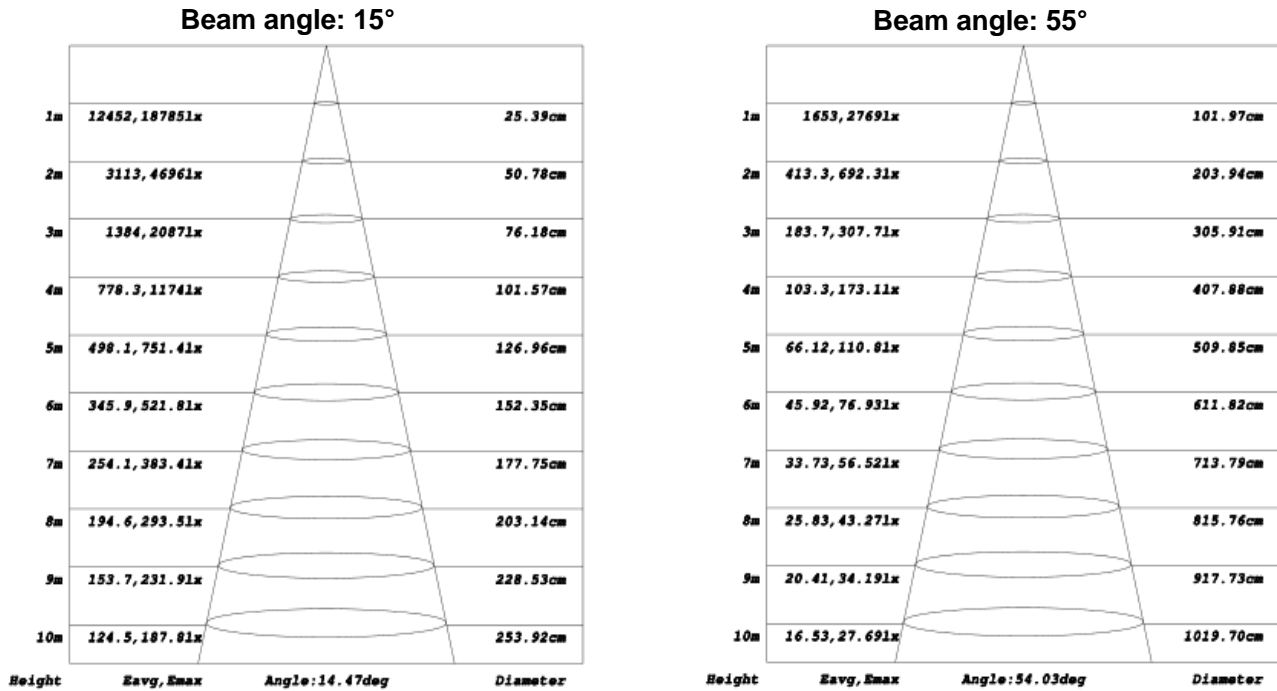

LED

- _____ 2700K/3000K/4000K
- _____ CRI80+/90+/97+
- _____ L90/50000h
- _____ Initial<3 MacAdam

Optical

- _____ Zoom Lens
- _____ Beam angle:15-55degree

Physical

- _____ diameter 92mm
- _____ Height 190mm
- _____ Tilt max 90°
- _____ Rotation 350°

Electrical

- _____ 25W
- _____ Dimmable, non dimmable
- _____ 80-90lm/W

Description

Track light made of 6063 brushed aluminum alloy, surface powder coated in white and black,spotlight head 350degree rotatable and 90degree tiltable, optimised for flush ceiling installation, converter intergrated into spotlight head; COB technology for maximum efficiency,no multiple shadows; evergy-efficient LEDs with very good color rendering; binning initial< 3 MacAdam; available in the light colors 2700K, 3000K and 4000K; CRI>90; min 80% of the luminous flux after 50000 hours; high quality aluminium reflector with spherical facet finish;precise radiation characteristic with four different beam angles; installed and exchanged without tools; protection class IP20; 3 phase track adapter for toolless and installation or movement on 3 phase power track

Light Distribution

Package:

Model	XH-TL-25W-F1Z
Quantity:	15pcs/carton
Inner box size:	95*95*330mm
Carton size:	512*312*H340mm
Gross Weight:	19.5kg

Installation manual

Remove manual

XH-TL-25W-F1Z The technical data represent rated values for an ambient temperature of 25degree, the data values for the luminousflux are initially subject to a tolerance of +/-10%, those for the electrical connected load are initially subject to a tolerance of +/-10%, and those for the color temperature are initially subject to a tolerance of +/- 150K, No liability is assumed for typographical or printing errors the general terms and conditions of Xinghuo LED Tech Limited