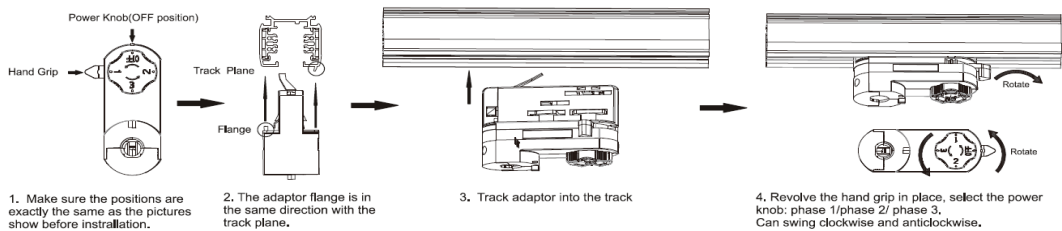

Electrical

- _____ 25W
- _____ Dimmable, non dimmable
- _____ 80-90lm/W

Description

Track light made of 6063 brushed aluminum alloy, surface powder coated in white and black,spotlight head 350degree rotatable and 90degree tiltable, optimised for flush ceiling installation, converter intergrated into spotlight head; COB technology for maximum efficiency,no multiple shadows; evergy-efficient LEDs with very good color rendering; binning initial< 3 MacAdam; available in the light colors 2700K, 3000K and 4000K; CRI>90; min 80% of the luminous flux after 50000 hours; high quality aluminium reflector with spherical facet finish;precise radiation characteristic with four different beam angles; installed and exchanged without tools; protection class IP20; 3 phase track adapter for toolless and installation or movement on 3 phase power track

Light Distribution

Package:

Model	XH-TL-25W-F1Z
Quantity:	15pcs/carton
Inner box size:	95*95*330mm
Carton size:	512*312*H340mm
Gross Weight:	19.5kg

Installation manual

Remove manual

XH-TL-25W-F1Z The technical data represent rated values for an ambient temperature of 25degree, the data values for the luminousflux are initially subject to a tolerance of +/-10%, those for the electrical connected load are initially subject to a tolerance of +/-10%, and those for the color temperature are initially subject to a tolerance of +/- 150K, No liability is assumed for typographical or printing errors the general terms and conditions of Xinghuo LED Tech Limited