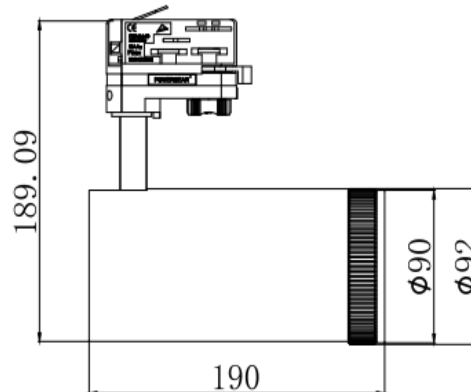

LED

- _____ 2700K/3000K/4000K
- _____ CRI80+/90+/97+
- _____ L90/50000h
- _____ Initial<3 MacAdam

Optical

- _____ Zoom Lens
- _____ Beam angle:15-55degree

Physical

- _____ diameter 92mm
- _____ Height 190mm
- _____ Tilt max 90°
- _____ Rotation 350°

Electrical

- _____ 25W
- _____ Dimmable, non dimmable
- _____ 80-90lm/W

Description

Track light made of 6063 brushed aluminum alloy, surface powder coated in white and black,spotlight head 350degree rotatable and 90degree tiltable, optimised for flush ceiling installation, converter intergrated into spotlight head; COB technology for maximum efficiency,no multiple shadows; evergy-efficient LEDs with very good color rendering; binning initial< 3 MacAdam; available in the light colors 2700K, 3000K and 4000K; CRI>90; min 80% of the luminous flux after 50000 hours; high quality aluminium reflector with spherical facet finish;precise radiation characteristic with four different beam angles; installed and exchanged without tools; protection class IP20; 3 phase track adapter for toolless and installation or movement on 3 phase power track

Light Distribution

Package:

Model	XH-TL-25W-F1Z
Quantity:	15pcs/carton
Inner box size:	95*95*330mm
Carton size:	512*312*H340mm
Gross Weight:	19.5kg

Installation manual

Remove manual

XH-TL-25W-F1Z The technical data represent rated values for an ambient temperature of 25degree, the data values for the luminousflux are initially subject to a tolerance of +/-10%, those for the electrical connected load are initially subject to a tolerance of +/-10%, and those for the color temperature are initially subject to a tolerance of +/- 150K, No liability is assumed for typographical or printing errors the general terms and conditions of Xinghuo LED Tech Limited