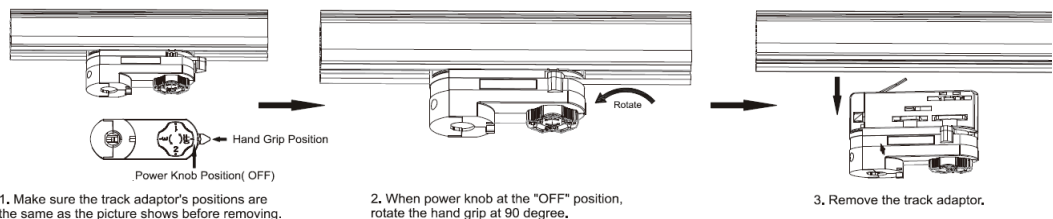

Electrical

- _____ 25W
- _____ Dimmable, non dimmable
- _____ 80-90lm/W

Description

Track light made of 6063 brushed aluminum alloy, surface powder coated in white and black,spotlight head 350degree rotatable and 90degree tiltable, optimised for flush ceiling installation, converter intergrated into spotlight head; COB technology for maximum efficiency,no multiple shadows; evergy-efficient LEDs with very good color rendering; binning initial< 3 MacAdam; available in the light colors 2700K, 3000K and 4000K; CRI>90; min 80% of the luminous flux after 50000 hours; high quality aluminium reflector with spherical facet finish;precise radiation characteristic with four different beam angles; installed and exchanged without tools; protection class IP20; 3 phase track adapter for toolless and installation or movement on 3 phase power track

Light Distribution

Package:

Model	XH-TL-25W-F1Z
Quantity:	15pcs/carton
Inner box size:	95*95*330mm
Carton size:	512*312*H340mm
Gross Weight:	19.5kg

Installation manual

Remove manual

XH-TL-25W-F1Z The technical data represent rated values for an ambient temperature of 25degree, the data values for the luminousflux are initially subject to a tolerance of +/-10%, those for the electrical connected load are initially subject to a tolerance of +/-10%, and those for the color temperature are initially subject to a tolerance of +/- 150K, No liability is assumed for typographical or printing errors the general terms and conditions of Xinghuo LED Tech Limited