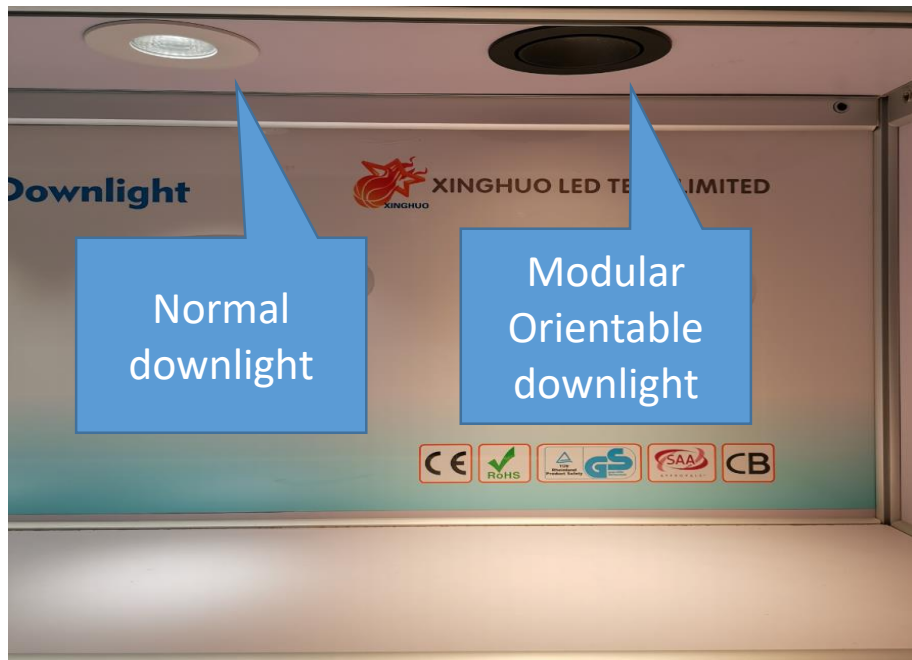

XH-DL-OR-25W-830	25W	3000K	80	75lm/W	1080 lm	
XH-DL-OR-25W-840	25W	4000K	80	80lm/W	1200 lm	
XH-DL-OR-25W-850	25W	5000K	80	90lm/W	1200 lm	
XH-DL-OR-25W-927	25W	2700K	90	50lm/W	720 lm	
XH-DL-OR-25W-930	25W	3000K	90	55lm/W	840 lm	
XH-DL-OR-25W-940	25W	4000K	90	65lm/W	1080 lm	
XH-DL-OR-25W-950	25W	5000K	90	65lm/W	1080 lm	
XH-DL-OR-25W-DTW	25W	DTW	90	60lm/W	960 lm	
XH-DL-OR-25W-TW	25W	TW	90	60lm/W	960 lm	
XH-DL-OR-30W-827	30W	2700K	80	70lm/W	960 lm	
XH-DL-OR-30W-830	30W	3000K	80	75lm/W	1080 lm	
XH-DL-OR-30W-840	30W	4000K	80	80lm/W	1200 lm	
XH-DL-OR-30W-850	30W	5000K	80	90lm/W	1200 lm	
XH-DL-OR-30W-927	30W	2700K	90	50lm/W	720 lm	
XH-DL-OR-30W-930	30W	3000K	90	55lm/W	840 lm	
XH-DL-OR-30W-940	30W	4000K	90	65lm/W	1080 lm	
XH-DL-OR-30W-950	30W	5000K	90	65lm/W	1080 lm	
XH-DL-OR-30W-DTW	30W	DTW	90	60lm/W	960 lm	DTW: dim to warm
XH-DL-OR-30W-TW	30W	TW	90	60lm/W	960 lm	TW: Tunable white

Lighting effect (normal downlight VS modular Orientable downlight)