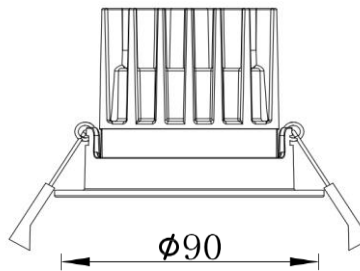

Modular Orientable LED downlight

D90/85 Trim light module

Size: D60xH55mm
 Single color 5-12W
 Tunable white 5-12W
 Tri-color 5-12W
 DTW 5-12 W

D110 Trim light module

Size: D70xH42mm
 Single color 5-20W
 Tunable white 5-15W
 Tri-color F_{resolution} 5-15W
 DTW 5-15 W

Size: D70xH76mm
 Single color 15-30W
 Tunable white 10-15W
 Tri-color 10-15W
 DTW 10-15 W

5 different Trim color solution

Black

White+Black

White

Brushed

Chrom

D90/85 Orientable LED downlight

Ø75-Ø85mm

Ø75-Ø80mm

Technical Data

General

- Orientable downlight
- ADC12 Die cast Aluminum
- Matt White, Matt black
- External driver
- IP grade: IP40
- PC Lens
- Beam angle: 15/24/36/60°

LED

- 2700K/3000K/4000K/5000K
- CRI80+/90+/97+
- L90/50000h
- Initial<3 MacAdam
- LED lumen>140lm/W
- SDCM<3
- On BBL, B.BBL