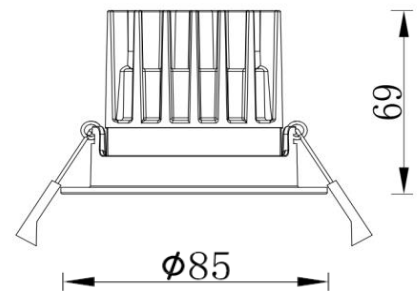

Modular Orientable LED downlight

D90/85 Trim light module

Size: D60xH55mm
 Single color 5-12W
 Tunable white 5-12W
 Tri-color 5-12W
 DTW 5-12 W

D110 Trim light module

Size: D70xH42mm
 Single color 5-20W
 Tunable white 5-15W
 Tri-color F_{resolution} 5-15W
 DTW 5-15 W

Size: D70xH76mm
 Single color 15-30W
 Tunable white 10-15W
 Tri-color 10-15W
 DTW 10-15 W

5 different Trim color solution

Black

White+Black

White

Brushed

Chrom

D90/85 Orientable LED downlight

Ø75-Ø85mm

Ø75-Ø80mm

Technical Data

General

- Orientable downlight
- ADC12 Die cast Aluminum
- Matt White, Matt black
- External driver
- IP grade: IP40
- PC Lens
- Beam angle: 15/24/36/60°

LED

- 2700K/3000K/4000K/5000K
- CRI80+/90+/97+
- L90/50000h
- Initial<3 MacAdam
- LED lumen>140lm/W
- SDCM<3
- On BBL, B.BBL