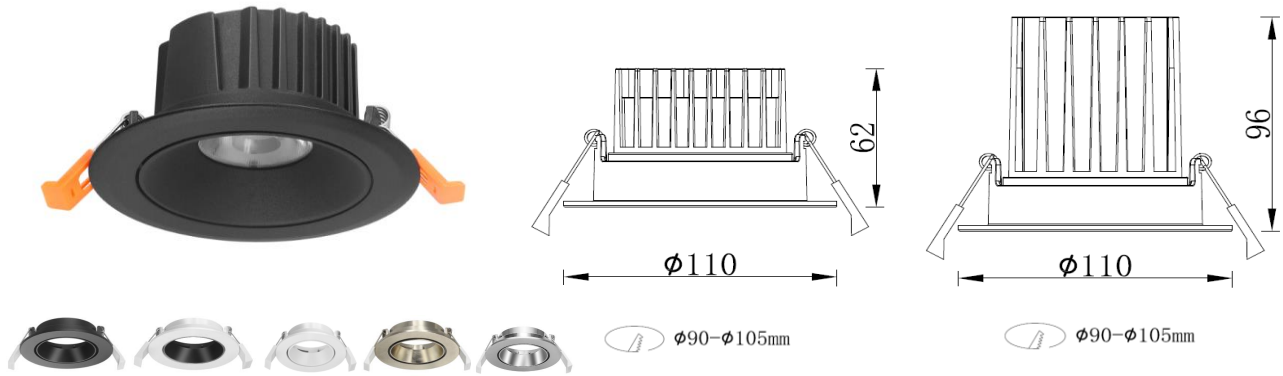

Modular Orientable LED downlight

D90/85 Trim light module

Size: D60xH55mm
 Single color 5-12W
 Tunable white 5-12W
 Tri-color 5-12W
 DTW 5-12 W

D110 Trim light module

Size: D70xH42mm
 Single color 5-20W
 Tunable white 5-15W
 Tri-color F_{resolution} 5-15W
 DTW 5-15 W

Size: D70xH76mm
 Single color 15-30W
 Tunable white 10-15W
 Tri-color 10-15W
 DTW 10-15 W

5 different Trim color solution

Black

White+Black

White

Brushed

Chrom

D90/85 Orientable LED downlight

Ø75-Ø85mm

Ø75-Ø80mm

Technical Data

General

- Orientable downlight
- ADC12 Die cast Aluminum
- Matt White, Matt black
- External driver
- IP grade: IP40
- PC Lens
- Beam angle: 15/24/36/60°

LED

- 2700K/3000K/4000K/5000K
- CRI80+/90+/97+
- L90/50000h
- Initial<3 MacAdam
- LED lumen>140lm/W
- SDCM<3
- On BBL, B.BBL

D110 Orientable LED downlight

Technical Data

General

Orientable downlight
 ADC12 Die cast Aluminum
 Matt White, Matt black
 External driver
 IP grade: IP40
 PC Lens
 Beam angle:15/24/36/60°

LED

2700K/3000K/4000K/5000K
 CRI80+/90+/97+
 L90/50000h
 Initial<3 MacAdam
 LED lumen>140lm/W
 SDCM<3
 On BBL, B.BBL